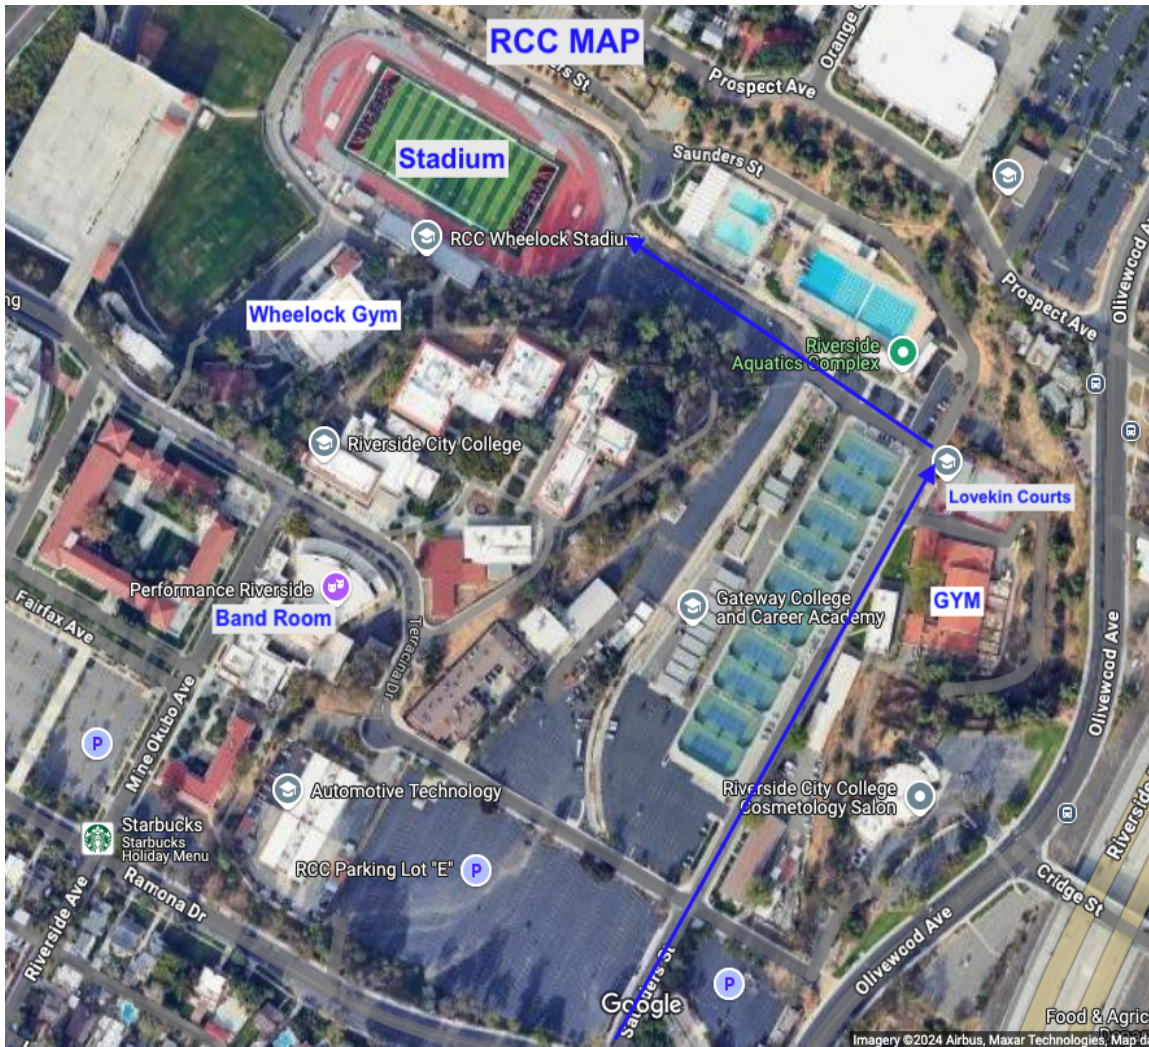

Brass, Battery and Front Ensemble Camp

Rehearsal A Corps

EVENT DETAILS

Date: February 7, 2025

Location:
Multiple Locations

DESCRIPTION

All sections will follow the schedule listed but might be at different locations:

- 1) Front Ensemble will be at RCC the whole weekend - meeting at the Stover Band Room!
- 2) Brass and Battery Location: Friday Night (Gym/Outside) - Grand Terrace High School - 21810 Main St, Grand Terrace, CA 92313 (5.4 miles from RCC)

NOTICE Parking at RCC - Don't park in a Staff Spot! No Pay needed

SCHEDULE

TIME	ACTIVITY
6:30 PM	Camp starts Grand Terrace HS <i>Brass and battery at Grand Terrace HS Grand Terrace Ca Front at RCC</i>
10:30 PM	Rehearsal ends